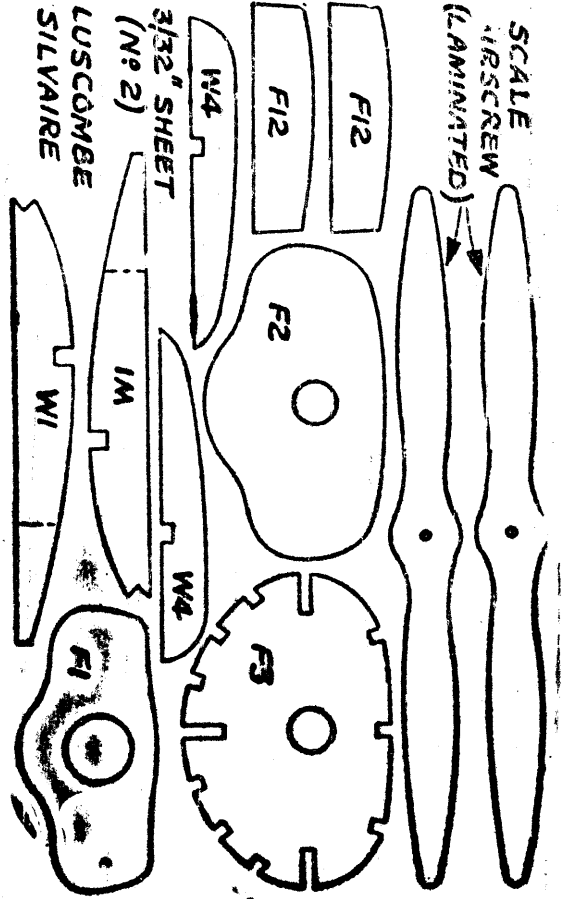

**LUSCOMBE
SILVAIRE**

1/16" SHEET
(No 1)

SCALE
AIRSCREW
(LAMINATED)