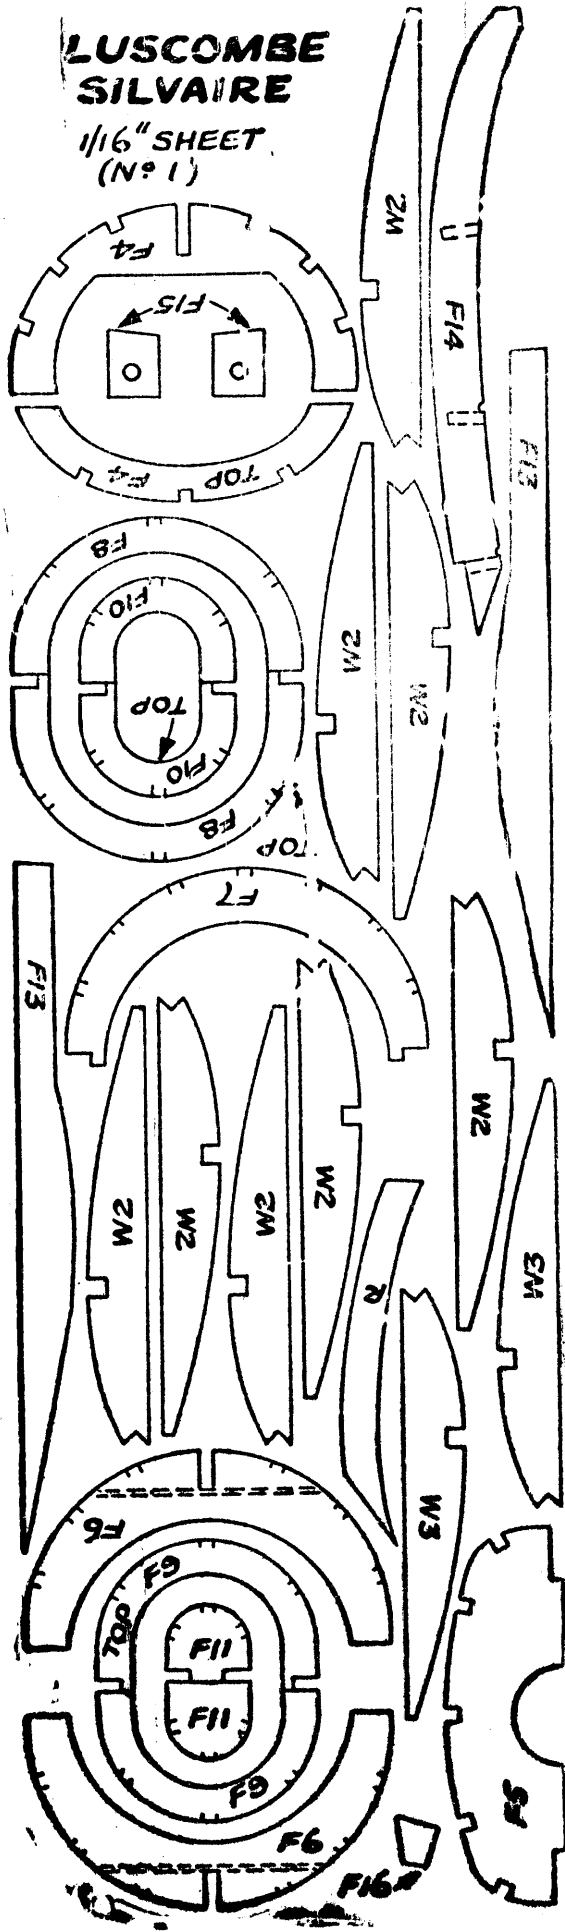

**LUSCOMBE
SILVAIRE**

1/16" SHEET
(No 1)

SCALE
AIRSCREW
(LAMINATED)